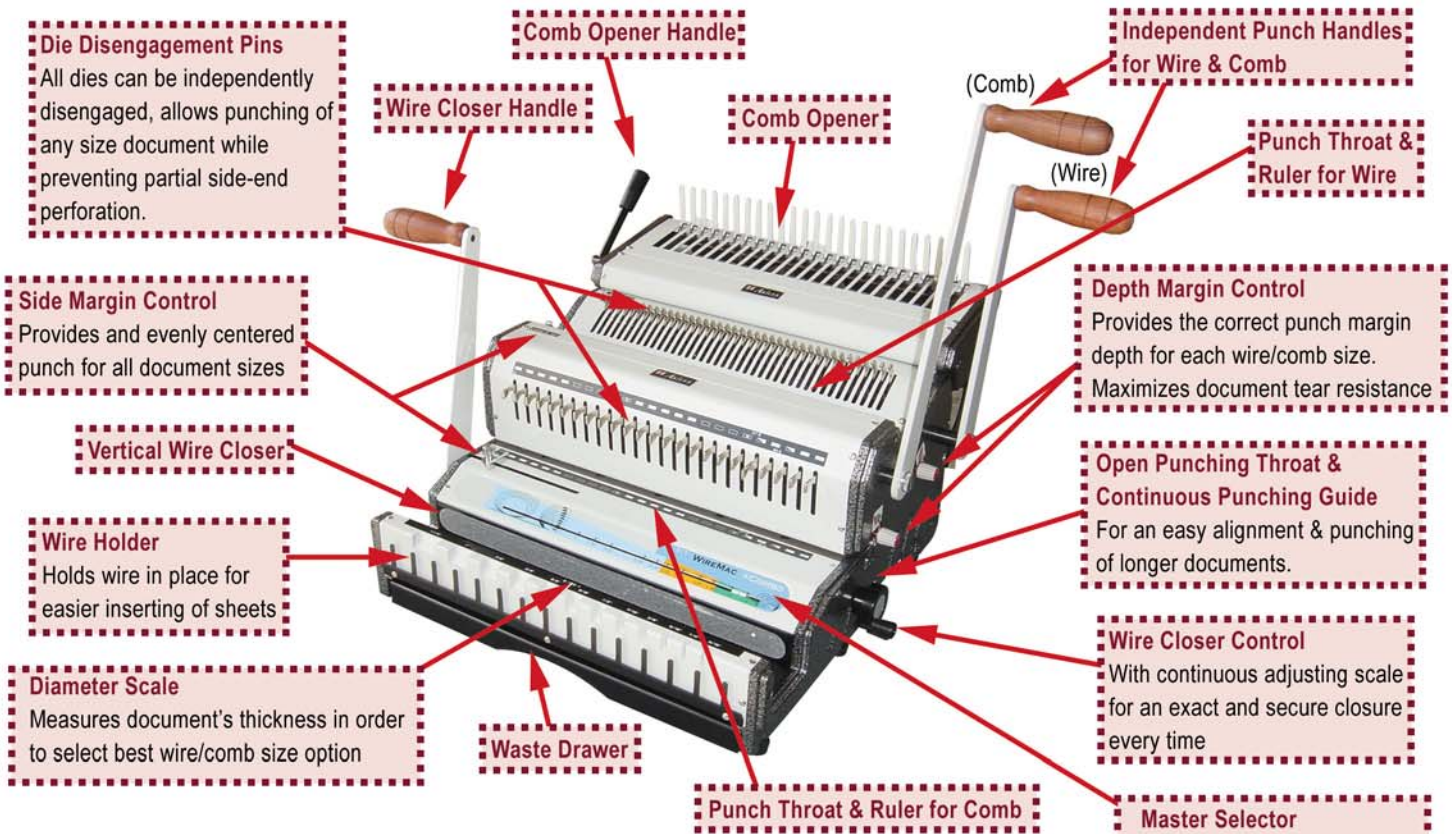

AKILES

WireMac-Combo

[The TWO-IN-ONE Wire & Comb Binding Machine]

DuoWire & Comb Binding - TWO-IN-ONE!
One Superior Machine Does the Work of Two

◆ **HEAVY-DUTY**

◆ **MULTI-FUNCTIONAL**

◆ **RELIABLE**

◆ **EASY TO USE**

AKILES WireMac-Combo

TWO-IN-ONE Wire & Comb Binding Machine

With both **WIRE** and **COMB** punching dies, this versatile & easy-to-use combo binder allows you to punch & bind both DuoWires in 3:1 or 2:1 Pitch and Plastic Comb in one single machine, without changing punching dies!

- ▶ Heavy-Duty design by CAE (Computer-Aided Engineering) technology
- ▶ Perfect for Bindery, Print Shop, Copy Center, Corporation, Advertising Agency, School, Office and more!
- ▶ Don't forget to choose from the wide selection of AKILES textured & color-coordinated Polycovers & DuoWire / Plastic Comb binding elements, to ensure your documents have a lasting impression!

FEATURES

Model:	WIREMAC-COMBO 31	WIREMAC-COMBO 21
Punching Pitch:	3:1, 3 holes per inch (Wire) Standard Comb Pitch (Comb)	2:1, 2 holes per inch (Wire) Standard Comb Pitch (Comb)
Punching Length:	14" (with Open Ends for longer sizes)	
Disengagement Dies:	All 40 dies (Wire) All 24 dies (Comb)	All 27 dies (Wire) All 24 dies (Comb)
Hole Sizes:	Square 4mm x 4mm (Wire) Rectangular 3.12 x 7.94mm (Comb)	Rectangular 4mm x 5.5mm (Wire) Rectangular 3.12 x 7.94mm (Comb)
Single Punching Capacity:	Up to 20 sheets of 20 lbs paper	
Binding Capacity:	3/16" - 9/16" (Wire) 3/16" - 2" (Comb)	5/8" - 1-1/4" (Wire) 3/16" - 2" (Comb)
Machine Dimensions:	20.5" (D) x 27" (W) x 20" (H)	
Carton Dimensions:	19" (D) x 21" (W) x 13" (H)	
Weight & Volume:	64 lbs & 2.90 Cbft	
Warranty:	One year	